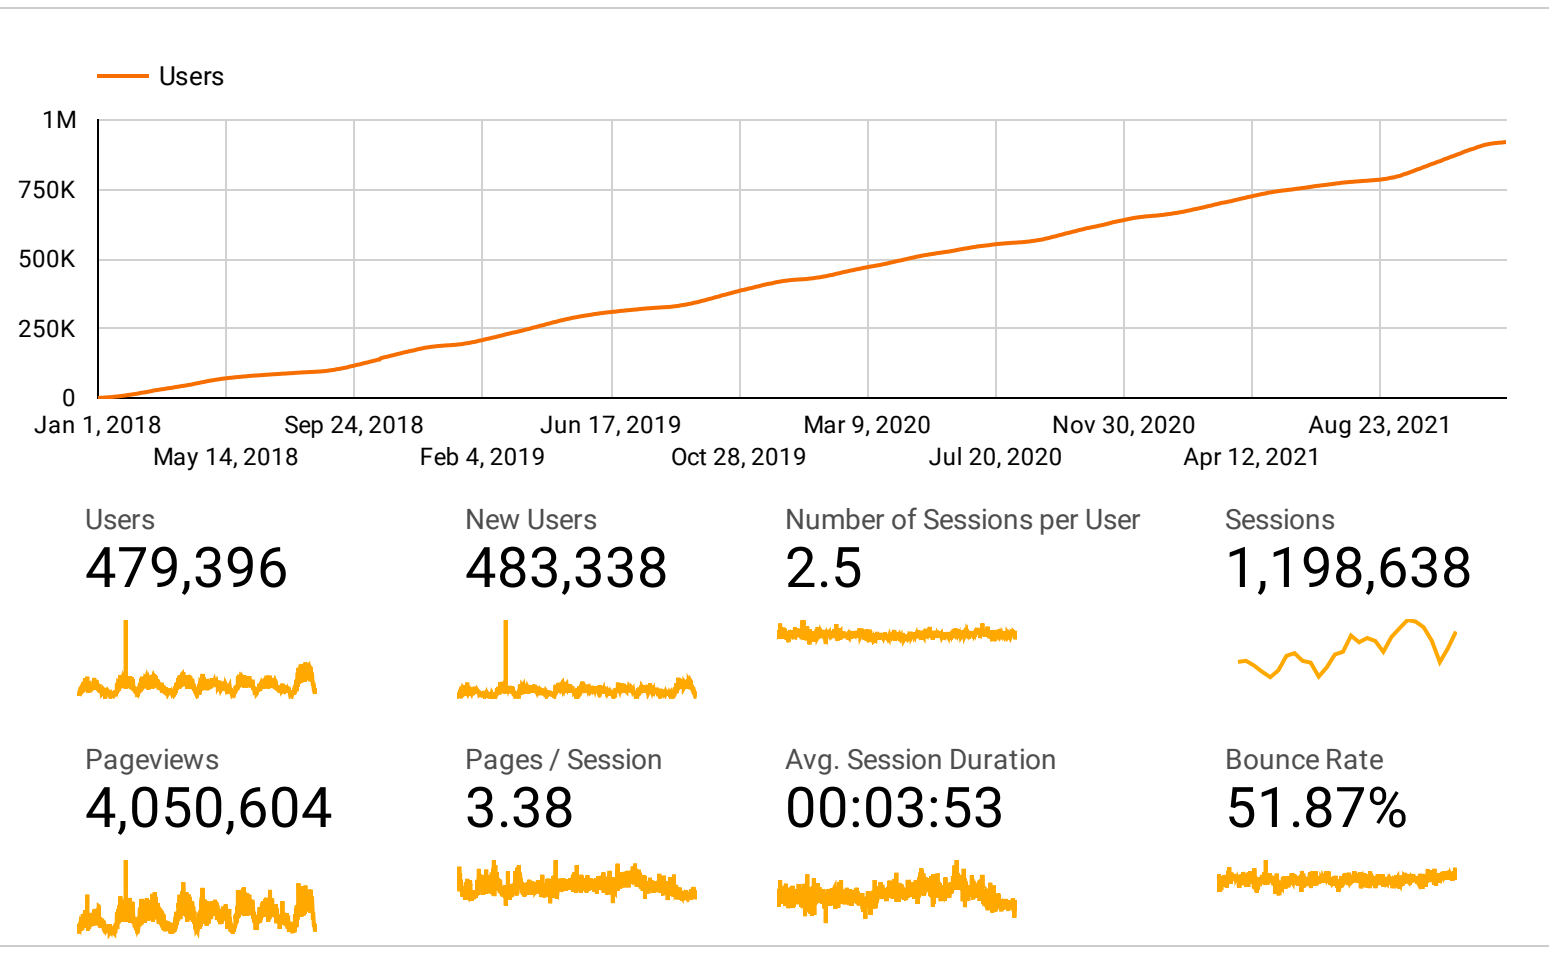

SEED Labs: Jan 1, 2018 - Dec 31, 2021

Continent ▼ |
 Region ▼ |
 Channel ▼ |
 Device ▼ |
 Jan 1, 2018 - Dec 31, 2021 ▼

Your audience at a glance

Let's learn a bit more about your users!