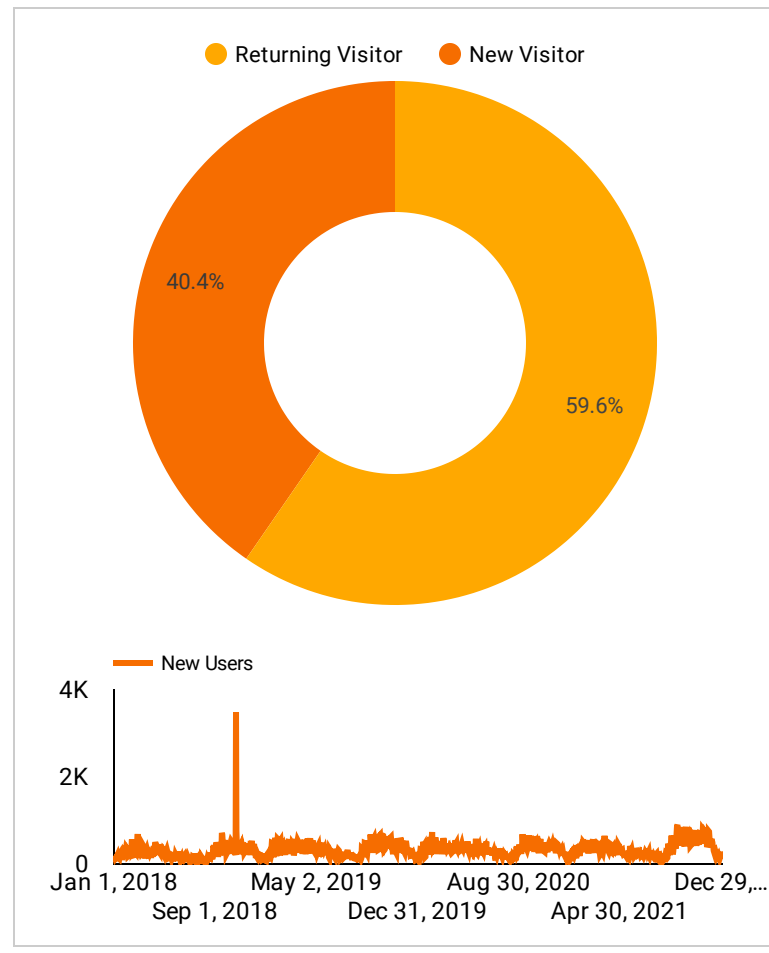

SEED Labs: Jan 1, 2018 - Dec 31, 2021

Continent ▼ |
 Region ▼ |
 Channel ▼ |
 Device ▼ |
 Jan 1, 2018 - Dec 31, 2021 ▼

Your audience at a glance

Let's learn a bit more about your users!